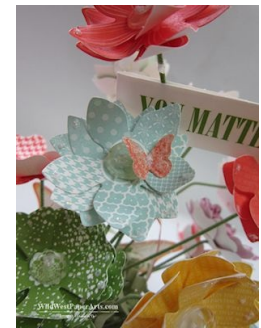

Bloomin' Butterfly Basket

Supplies

- Kit:
 - Bloomin' Bouquet Kit (#134542)
- Ink & Coloring:
 - Classic Ink Pads (Calypso Coral #126983, Daffodil Delight #126944)
- Paper:
 - Water Color Paper (#122959)
 - Designer Series Paper (Color Collection Paper Stack-Subtles #117152, Epic Day This and That #130814**)
- Embellishments:
 - Dazzling Details (#124117)
 - Pearl Basic Jewels (#119247)
 - Vintage Faceted Buttons (Included in Bloomin' Bouquet Kit #1344542)

Adhesives

- Glue Dots® (#103683), Sticky Strip (#104294)

Non-Stampin'Up! Supplies

- Florist Foam
- Hot Melt Glue Gun

Notes:

- * Indicates retiring items available while supplies last or June 3, 2013 whichever happens first.
- ** Indicates New items from the 2013-2014 catalog available beginning May 31, 2013.