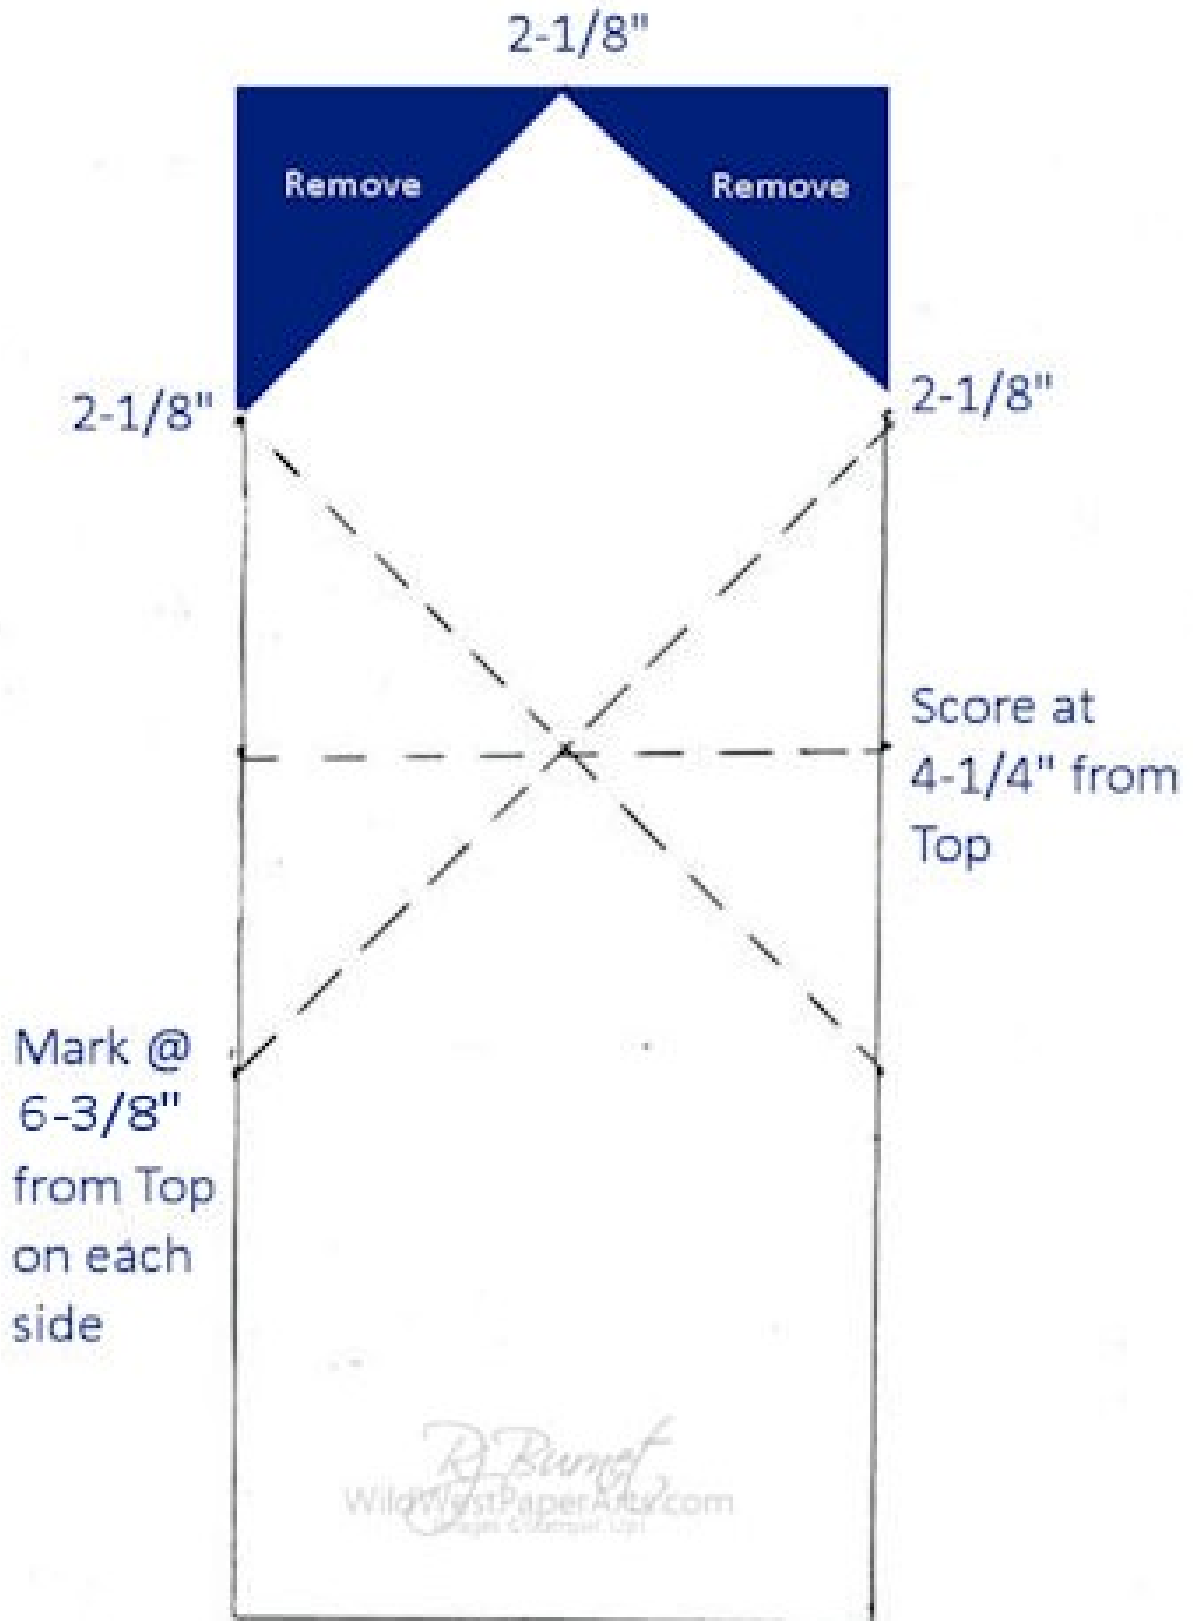

Start with Cardstock 4-1/4" x 9-3/4"

Legend:

Score Line - - - - - Cut Line _____